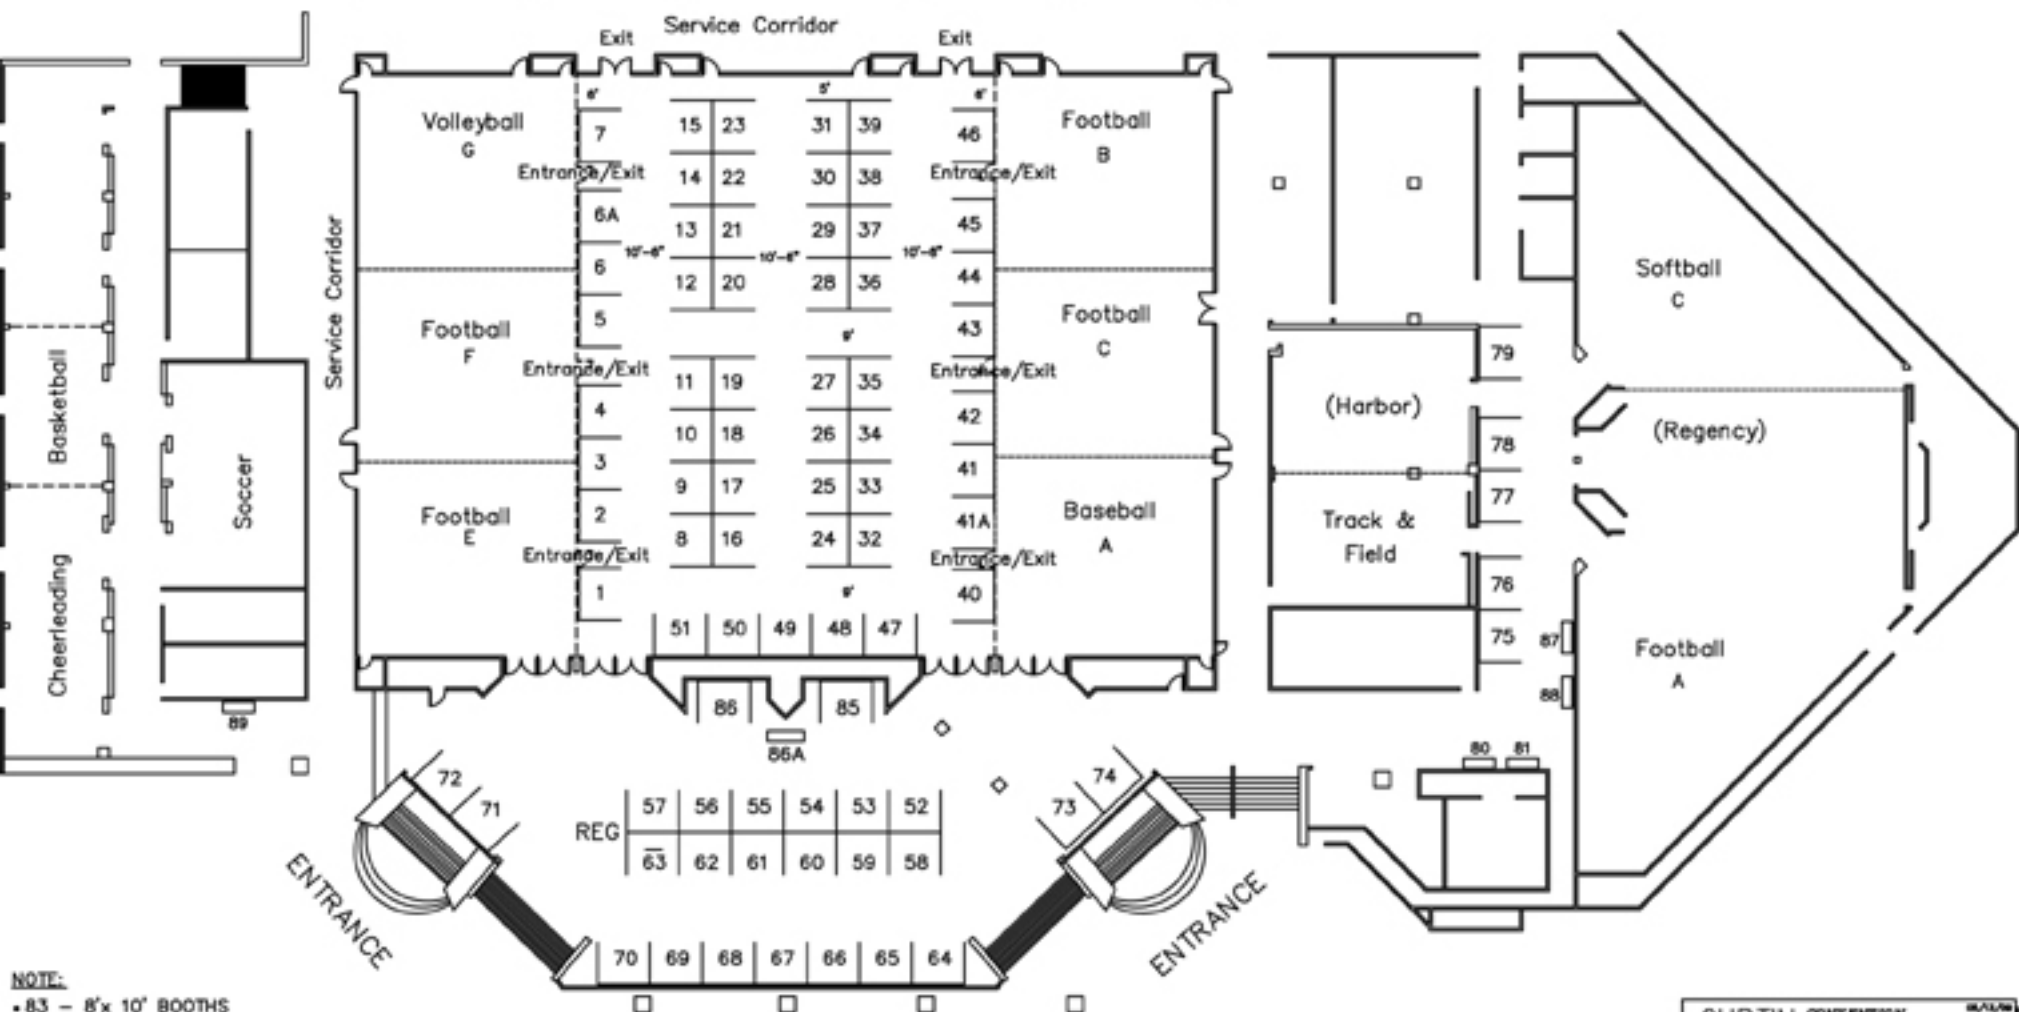

NORTHERN CALIFORNIA ALL SPORTS CLINIC

January 26-28, 2012

Grand Peninsula Ballroom – Hall D Hyatt Regency Burlingame, CA

NOTE:

- 83 – 8'x 10' BOOTHS
- ALL AISLES ARE 10' UNLESS OTHERWISE NOTED
- 7 – 5' TABLE TOPS